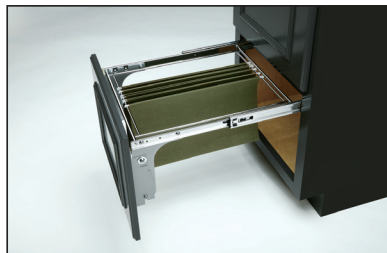

Peg Boards

With our endlessly changeable pegboard system you can create instant storage for organizing all kinds of items, from dinner plates to plastic containers with dividers for your drawers. The 4DPS can be trimmed to size and is available in three sizes to fit cabinets from 36", 39" and 42" (AX4DPBG39211), 30" and 33" cabinets (AX4DPBG30211) and 27" and smaller (AX4DPBG24211). The width is maximized to fit the largest cabinet drawers with under mount slides, is constructed from maple that is UV-Cured and the system includes matching, press-in pegs. Additional accessories available.

| Briggs Item # | Description | Price |
|---------------|---|---------|
| AX4DPBG24211 | Small Drawer Peg Board with Grey Vinyl Lining | \$33.09 |
| AX4DPBG30211 | Medium Drawer Peg Board with Grey Vinyl Lining | \$41.02 |
| AX4DPBG39211 | Large Drawer Peg Board with Grey Vinyl Lining | \$51.26 |
| AX5DCD1CR | Pan Organizer for Drawer Peg Boards | \$15.24 |
| AX5DCH21CR | Canister Holder w/ Canister for Drawer Peg Boards | \$29.76 |
| AX5DLD1CR | Lid Organizer for Drawer Peg Boards | \$11.90 |
| AXDPSPEG4SS | Chrome Drawer Pegs | \$6.82 |

Drip Tray

The SBDT is your first line of defense against under sink cabinet damage from minor leaks. The unique design not only protects the bottom of your cabinet by holding water the tray actually funnels excessive water to the front of your cabinet and out onto the floor alerting you of the leak. Designed for installation in NEW 36" sink base cabinet construction, it can be cut down to fit a 33" cabinet, and the sleek surface makes for easy clean up.

File Drawer System

Get organized with this pullout file drawer. Designed for 18" base cabinets with a 1-1/2" face frame, it side mounts and features a chrome finish, door mounting brackets, full-extension ball bearing slides, and holds either letter or legal folders. Need to store both formats then stack them for a complete filing system.