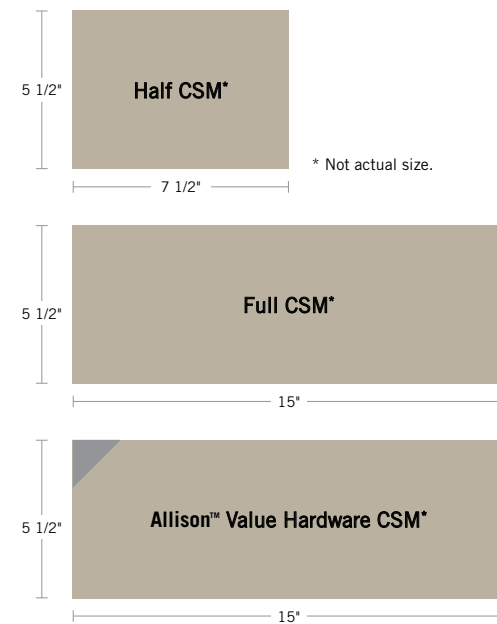

SIDE 1 (1814112)

Allison™ Value Hardware*
(To order this complete tower side as shown, reference part number 1814112)

Popular, time tested, affordable styles in a variety of designs and finishes including transitional, contemporary, traditional, and eclectic decorative hardware.

* Boards listed left to right are plan-o-grammed to mount on the display tower top to bottom.